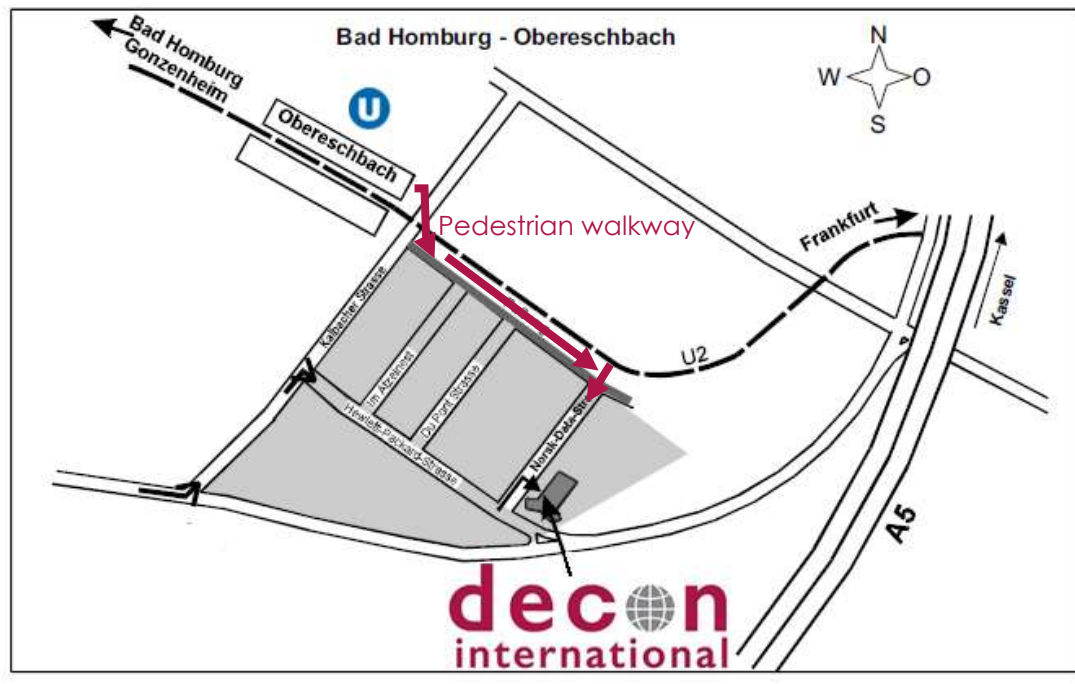

➤ from the airport:

Frankfurt (Main) Flughafen Regionalbahnhof → Bad Homburg v.d.H. – Ober-Eschbach

From Frankfurt (Main) Flughafen Regionalbahnhof (regional railway station) take the *S-Bahn* **S9 direction Hanau Hauptbahnhof** or **S8 direction Offenbach** and get off at Frankfurt (Main) **Hauptwache** (15min ride)

Change to subway **U2 direction Bad Homburg v.d.H.-Gonzenheim** and get off at **Ober-Eschbach** (30min ride)

➤ from the railway station

Frankfurt (Main) Hauptbahnhof → Bad Homburg v.d.H. – Ober-Eschbach

From Frankfurt (Main) Hauptbahnhof take the subway **U5 direction Preungesheim** or **U4 direction Enkheim/Seckbacher Landstraße** and get off at Frankfurt (Main) **Willy-Brandt-Platz** (1-2min ride)

Change to subway **U2 direction Bad Homburg v.d.H.-Gonzenheim** and get off at **Ober-Eschbach** (30min ride)

➤ 7-10min walk from the metro station to the office

By car:

- In case you come via highway A5, change to **highway A661** direction Northwest (Oberursel) at the Bad Homburger Kreuz
- after 750m take **exit 3 Bad Homburg** direction Bad Homburg-Stadtmitte, use right lane and take **next exit on the right** (Südumgehung)
- turn left on **Hewlett-Packard-Straße**, at the roundabout take the first exit and stay on Hewlett-Packard-Straße, turn left on **Am Weidenring** (see map above for details) - our office is on the right-hand side and the entrance is in the middle of the building behind the glass roof